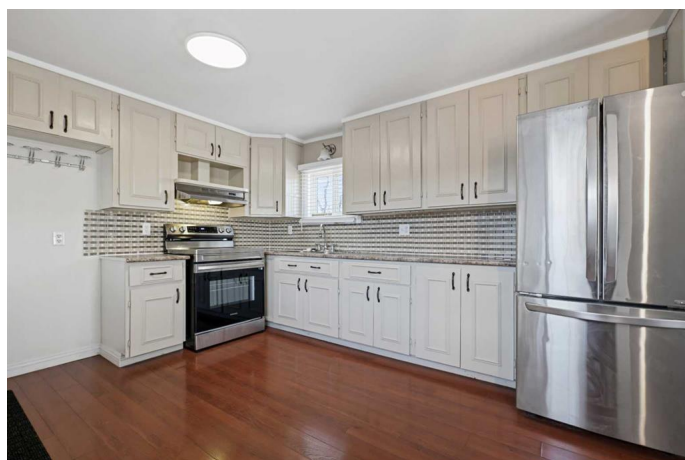

# \$79,900 - 23, 6220 17 Avenue, Calgary

MLS® #A2199347

**\$79,900**

3 Bedroom, 1.00 Bathroom, 904 sqft  
Mobile on 0.00 Acres

Penbrooke Meadows, Calgary, Alberta

Discover affordable living at its finest! This charming single-wide home has been beautifully updated, featuring stylish brown vinyl plank flooring throughout and fresh paint. The bright kitchen is equipped with a stainless steel fridge and stove. The laundry room has a washer & dryer set included as well. The exterior boasts low-maintenance vinyl siding and a durable asphalt roof. Double-pane vinyl windows provide added comfort. Conveniently located just a short walk from the clubhouse, which offers a community gathering area with a kitchen, a modern exercise room, an 8-ball pool table, a games room, as well as a playground and BBQ area. Calgary Village is a peaceful, family-friendly community.

### **Interior**

Appliances	Built-In Oven, Built-In Refrigerator
Heating	Forced Air